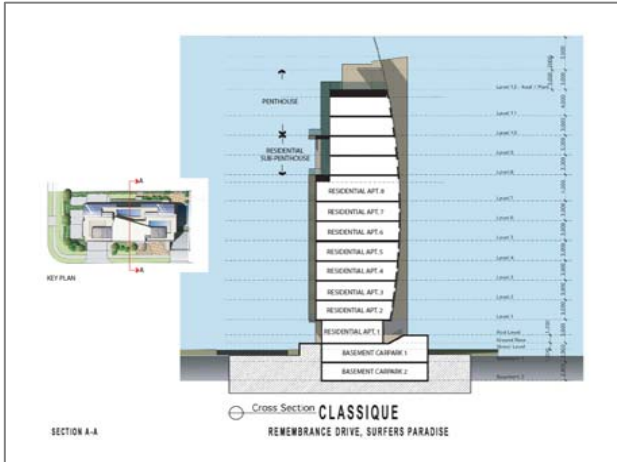

824m2 of prime riverfront real estate which boasts 20 metres of water frontage and is located right in the heart of Surfers Paradise.

A twelve storey boutique building comprising of penthouses and surrounded by shopping boutiques and cafes.